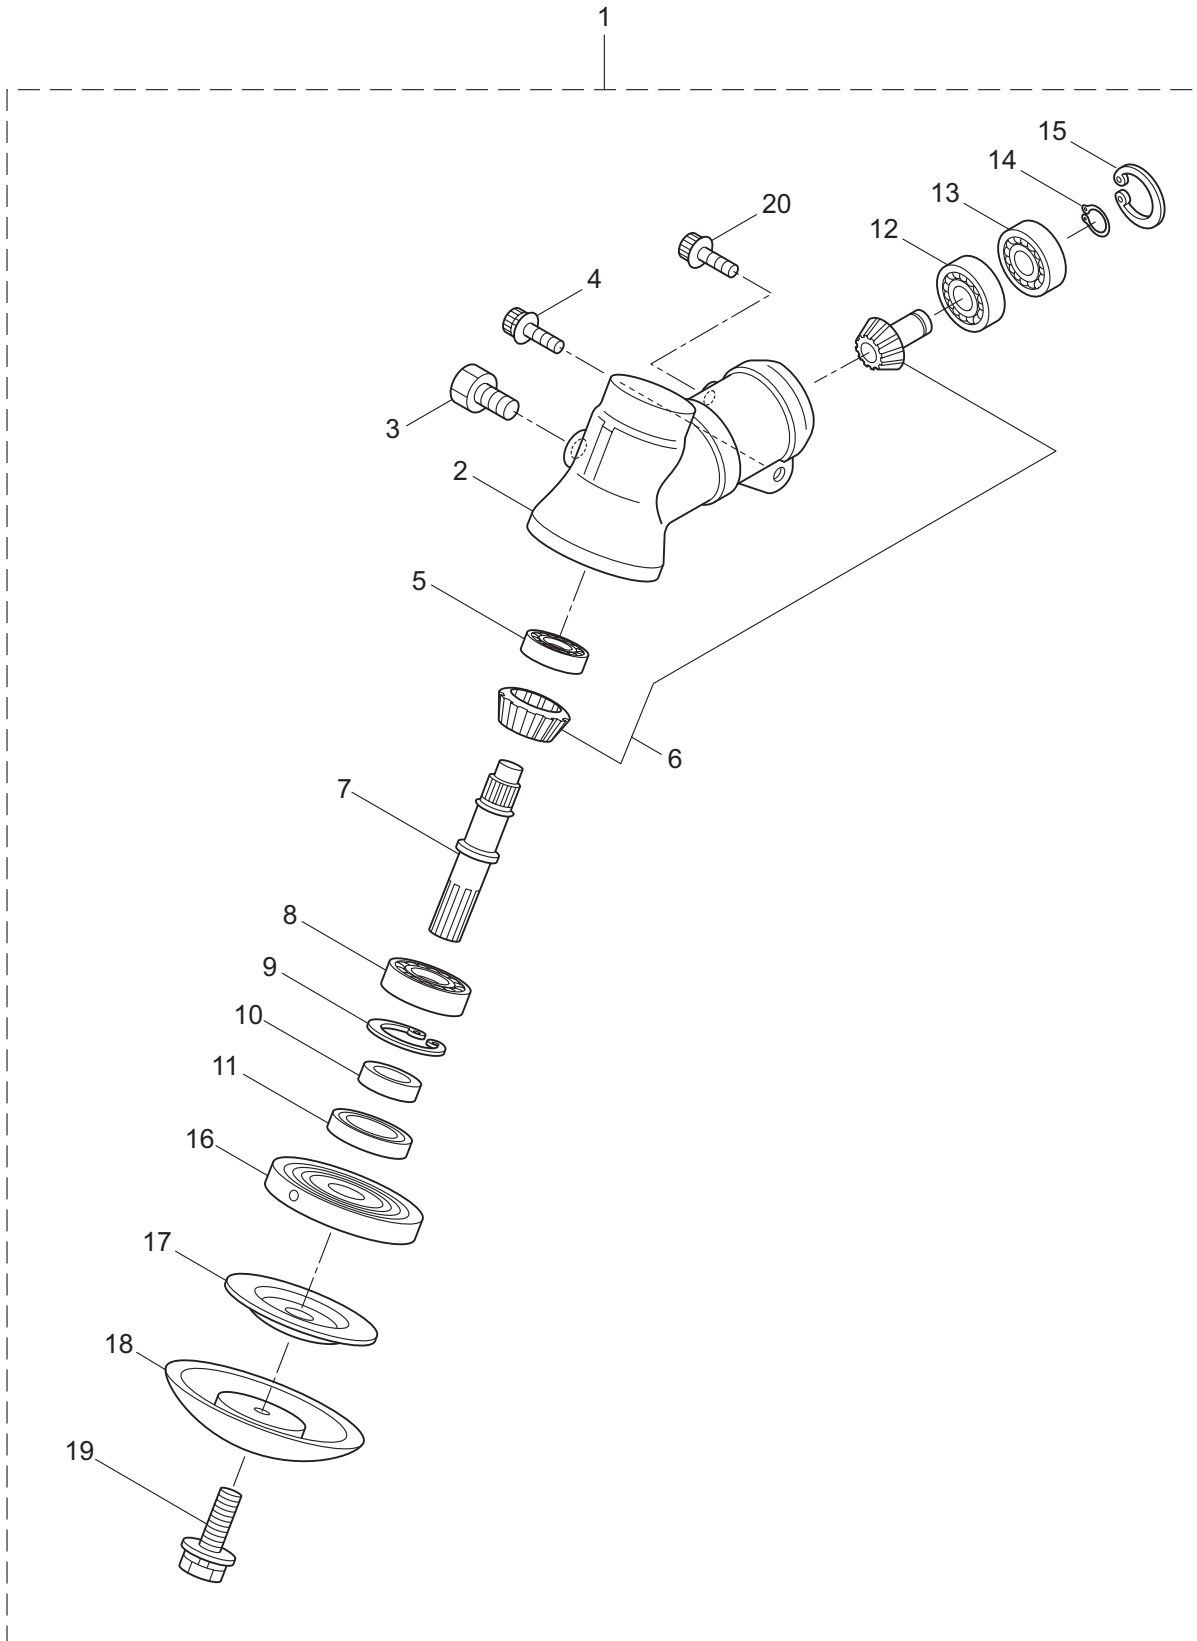

2. BKC4321RS
GEARCASE

Ref. No.	Part No.	Part Name	Q'ty	Remarks
2-1	231885	Gearcase Ass'y	1	Incl.2-20
2-2	223050	Gearcase	1	
2-3	089101	Bolt	1	M8x10
2-4	217134	Bolt	1	M6x30
2-5	210560	Bearing	1	#609
2-6	227102	Gear Set	1	
2-7	217057	Blade Shaft	1	
2-8	022009	Bearing	1	#6002
2-9	016732	Snap Ring	1	#32
2-10	212394	Collar	1	15x22x8L
2-11	211818	Oil Seal	1	D22 32 6
2-12	014490	Bearing	1	#6000
2-13	106933	Bearing	1	#6000Z
2-14	014210	Snap Ring	1	#10
2-15	054676	Snap Ring	1	#26
2-16	217060	Boss Adapter	1	
2-17	217061	Clamping Washer	1	
2-18	210308	Stabilizer	1	
2-19	215610	Bolt	1	M8x22,Counterclockwise
2-20	217135	Bolt	1	M6x10