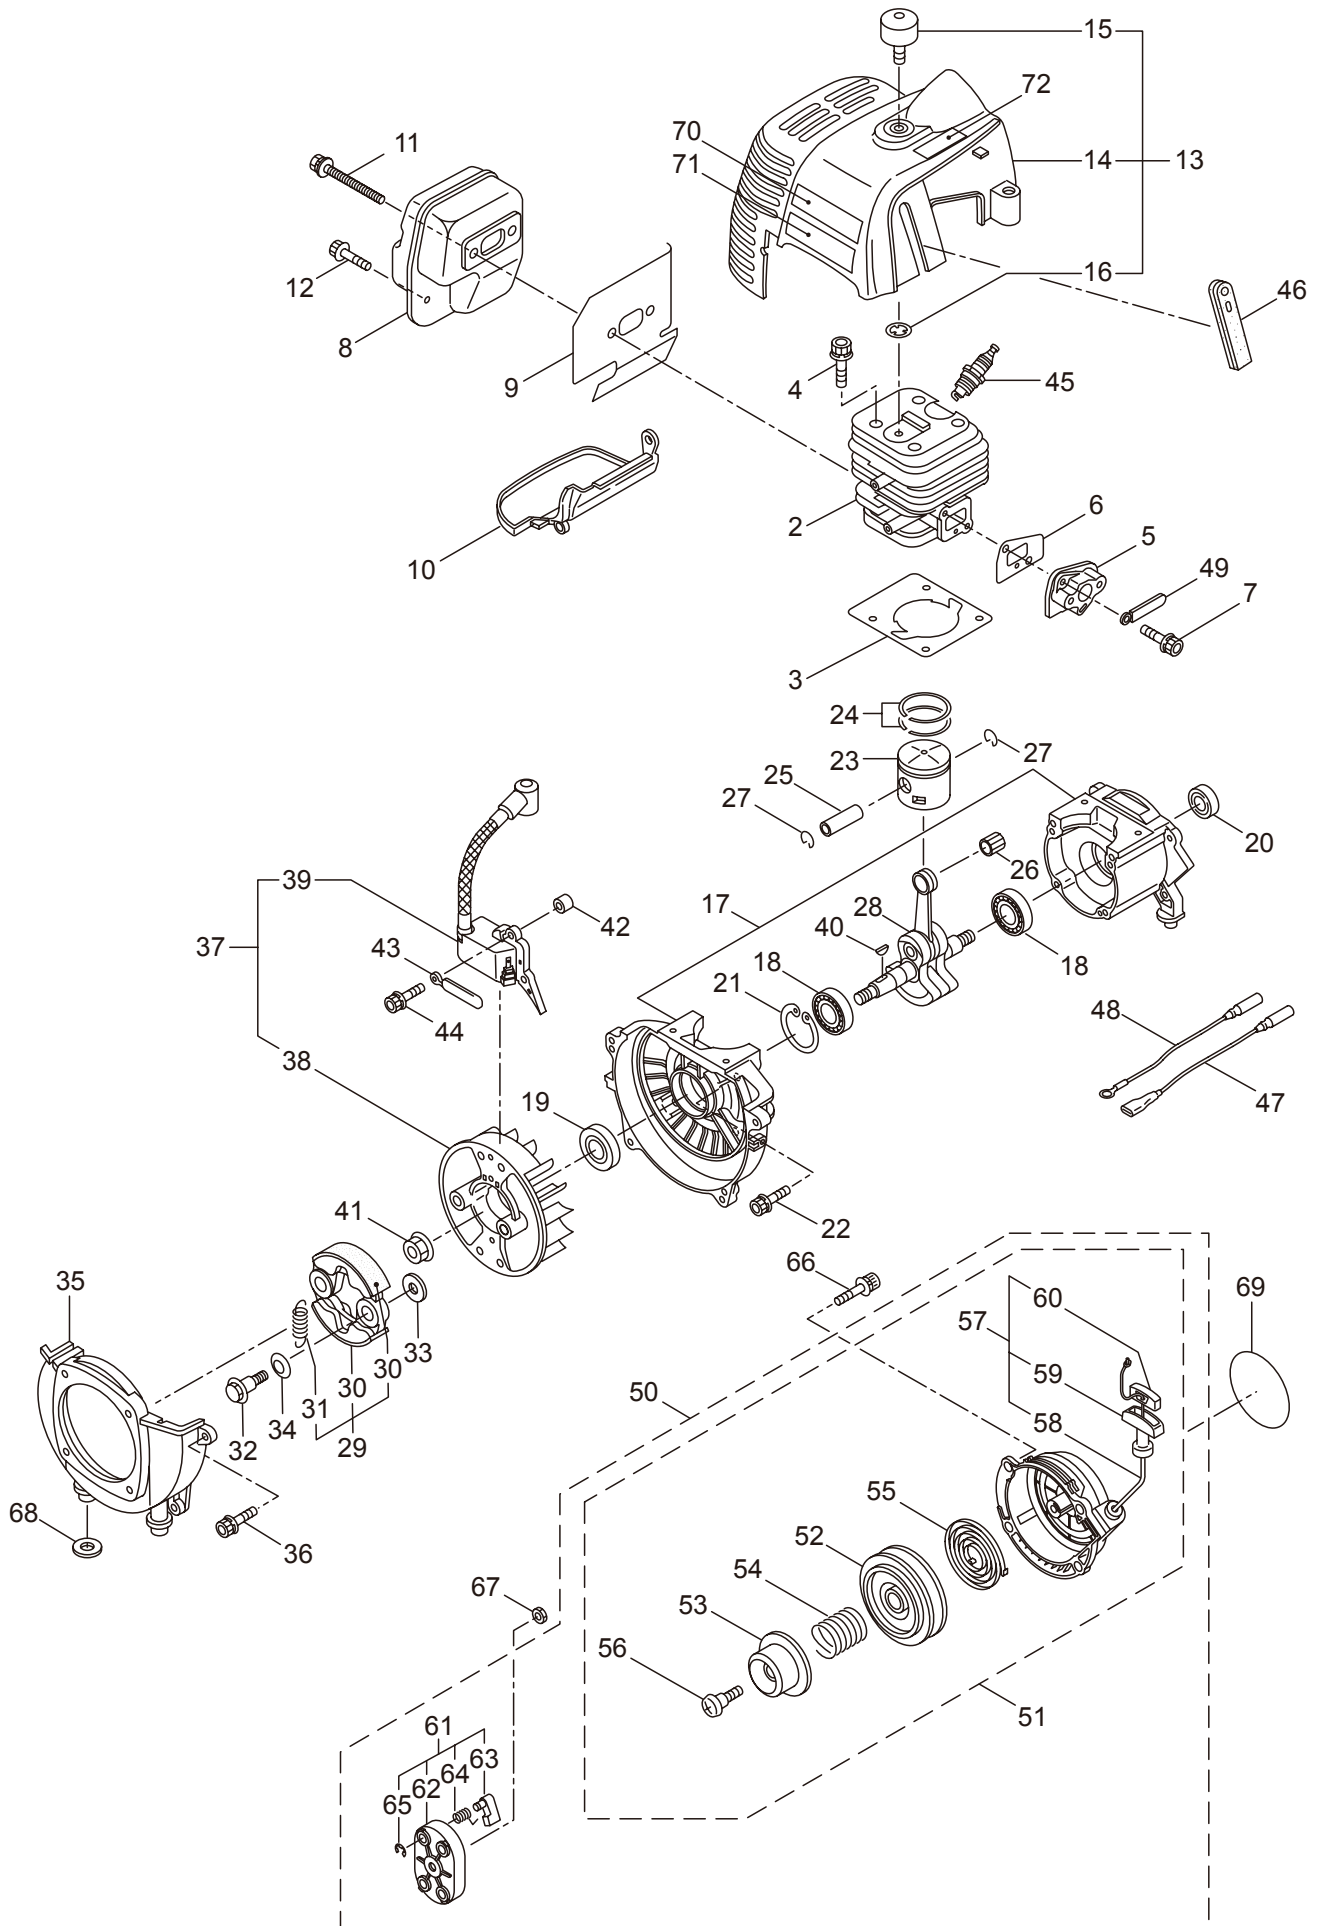

4. BKC4321RS
ENGINE

Ref. No.	Part No.	Part Name	Q'ty	Remarks
4-1	858933	Engine	1	CE420/06
4-2	286278	Cylinder	1	New gasket required
4-3	285772	Gasket	1	
4-4	261246	Cap Screw	4	M5x25
4-5	285778	Insulator	1	New gasket required
4-6	285779	Gasket	1	
4-7	265924	Cap Screw	2	M5x25
4-8	288334	Muffler Comp.	1	
4-9	285783	Gasket	1	
4-10	285784	Under Cover	1	
4-11	266713	Cap Screw	2	M5x60
4-12	283315	Screw	1	M5x12W-12
4-13	286891	Top Cover Ass'y	1	Incl.14-16
4-14	285786	Top Cover	1	
4-15	285843	Knob	1	
4-16	286362	Washer	1	M6
4-17	285789	Crankcase	1	
4-18	262658	Bearing	2	#6202C3
4-19	262660	Oil Seal	1	TC15357
4-20	262565	Oil Seal	1	ISCD15257
4-21	012380	Snap Ring	1	#35
4-22	261612	Cap Screw	4	M5x30
4-23	285795	Piston	1	
4-24	262476	Piston Ring	2	(2)Required
4-25	262749	Piston Pin	1	
4-26	262659	Bearing,Needle	1	KTV111414EG01B2
4-27	262479	Clip,Piston Pin	2	
4-28	285797	Crankshaft/Conn.Rod Ass'y	1	
4-29	282743	Clutch Ass'y	1	Incl.30,31
4-30	282624	Clutch Shoe	2	(2)required
4-31	263617	Spring,Clutch	1	2.3-44.8L
4-32	282321	Cap Screw	2	M8x1.25
4-33	262683	Washer	2	8x22xt1.2
4-34	262682	Wave Washer	2	
4-35	282285	Fan Cover	1	
4-36	261250	Cap Screw	4	M5x20
4-37	287597	Magneto Ass'y	1	Incl.38,39
4-38	286207	Rotor/Fan	1	
4-39	287598	Ignition Coil Ass'y	1	
4-40	261076	Woodruff Key	1	3x10
4-41	262731	Nut,Rotor	1	M10
4-42	280381	Spacer	2	
4-43	287714	Clamp	1	
4-44	261256	Cap Screw	2	M4x25
4-45	262483	Spark Plug	1	NGK BP6R6Y