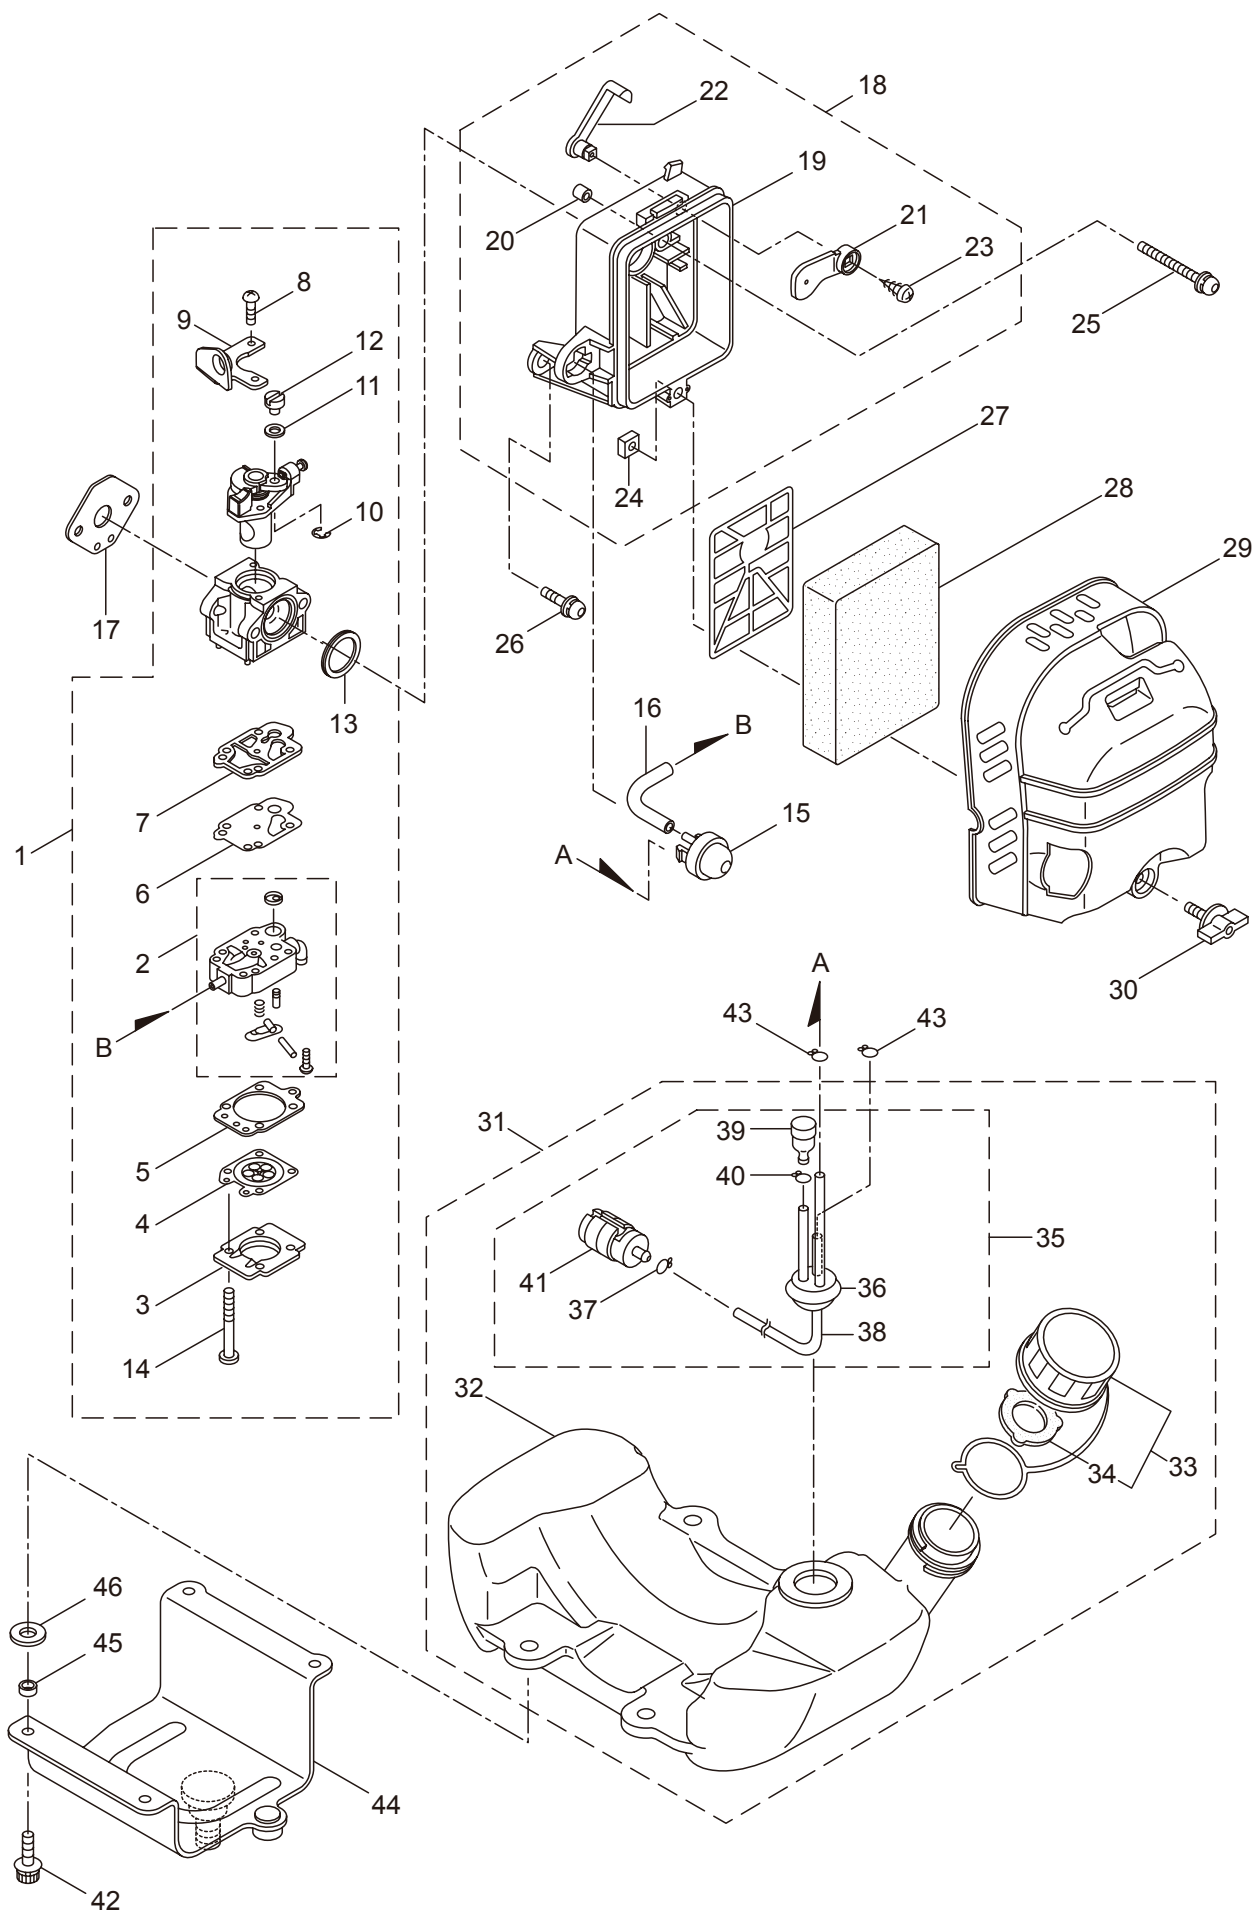

5. BKC4321RS
CARBURETOR, FUEL TANK

Ref. No.	Part No.	Part Name	Q'ty	Remarks
5-1	288364	Carburetor Ass'y	1	Incl.2-14 New Gasket required
5-2	283124	Pump Body	1	
5-3	263726	Cover Plate	1	
5-4	283905	Diaphragm, Meterring	1	
5-5	263727	Gasket	1	
5-6	262994	Diaphragm,Fuel Pump	1	
5-7	282576	Gasket	1	
5-8	261875	Screw	2	
5-9	264677	Bracket	1	
5-10	261876	E-Ring	1	
5-11	264678	Washer	1	
5-12	261658	Swivel	1	
5-13	261657	Packing	1	
5-14	263737	Screw	4	
5-15	282299	Pump	1	
5-16	282512	Fuel Pipe	1	
5-17	282301	Gasket	1	
5-18	282302	Case Ass'y	1	Incl.19-24
5-19	282303	Case Body	1	
5-20	282484	Sleeve	3	
5-21	282304	Valve	1	
5-22	282305	Lever	1	
5-23	269032	Screw	1	
5-24	269423	Nut	1	
5-25	261814	Cap Screw	2	M5x50
5-26	264807	Cap Screw	1	M5x16
5-27	282481	Plate	1	
5-28	282306	Element	1	
5-29	285814	Cleaner Cover	1	
5-30	281438	Knob	1	
5-31	286893	Fuel Tank Ass'y	1	Incl.32-41
5-32	286067	Fuel Tank	1	
5-33	281564	Fuel Tank Cap Ass'y	1	Incl.34
5-34	269377	Gasket	1	
5-35	286794	Fuel Pipe Pick-up Ass'y	1	Incl.36-41
5-36	268065	Grommet	1	
5-37	261117	Clip	1	
5-38	262649	Fuel Pipe	1	
5-39	261590	Breather	1	
5-40	261117	Clip	1	
5-41	267328	Fuel Filter Ass'y	1	
5-42	261250	Cap Screw	4	M5x20
5-43	261117	Clip	2	
5-44	287270	Bracket	1	
5-45	288592	Sleeve	4	
5-46	285735	Packing	4