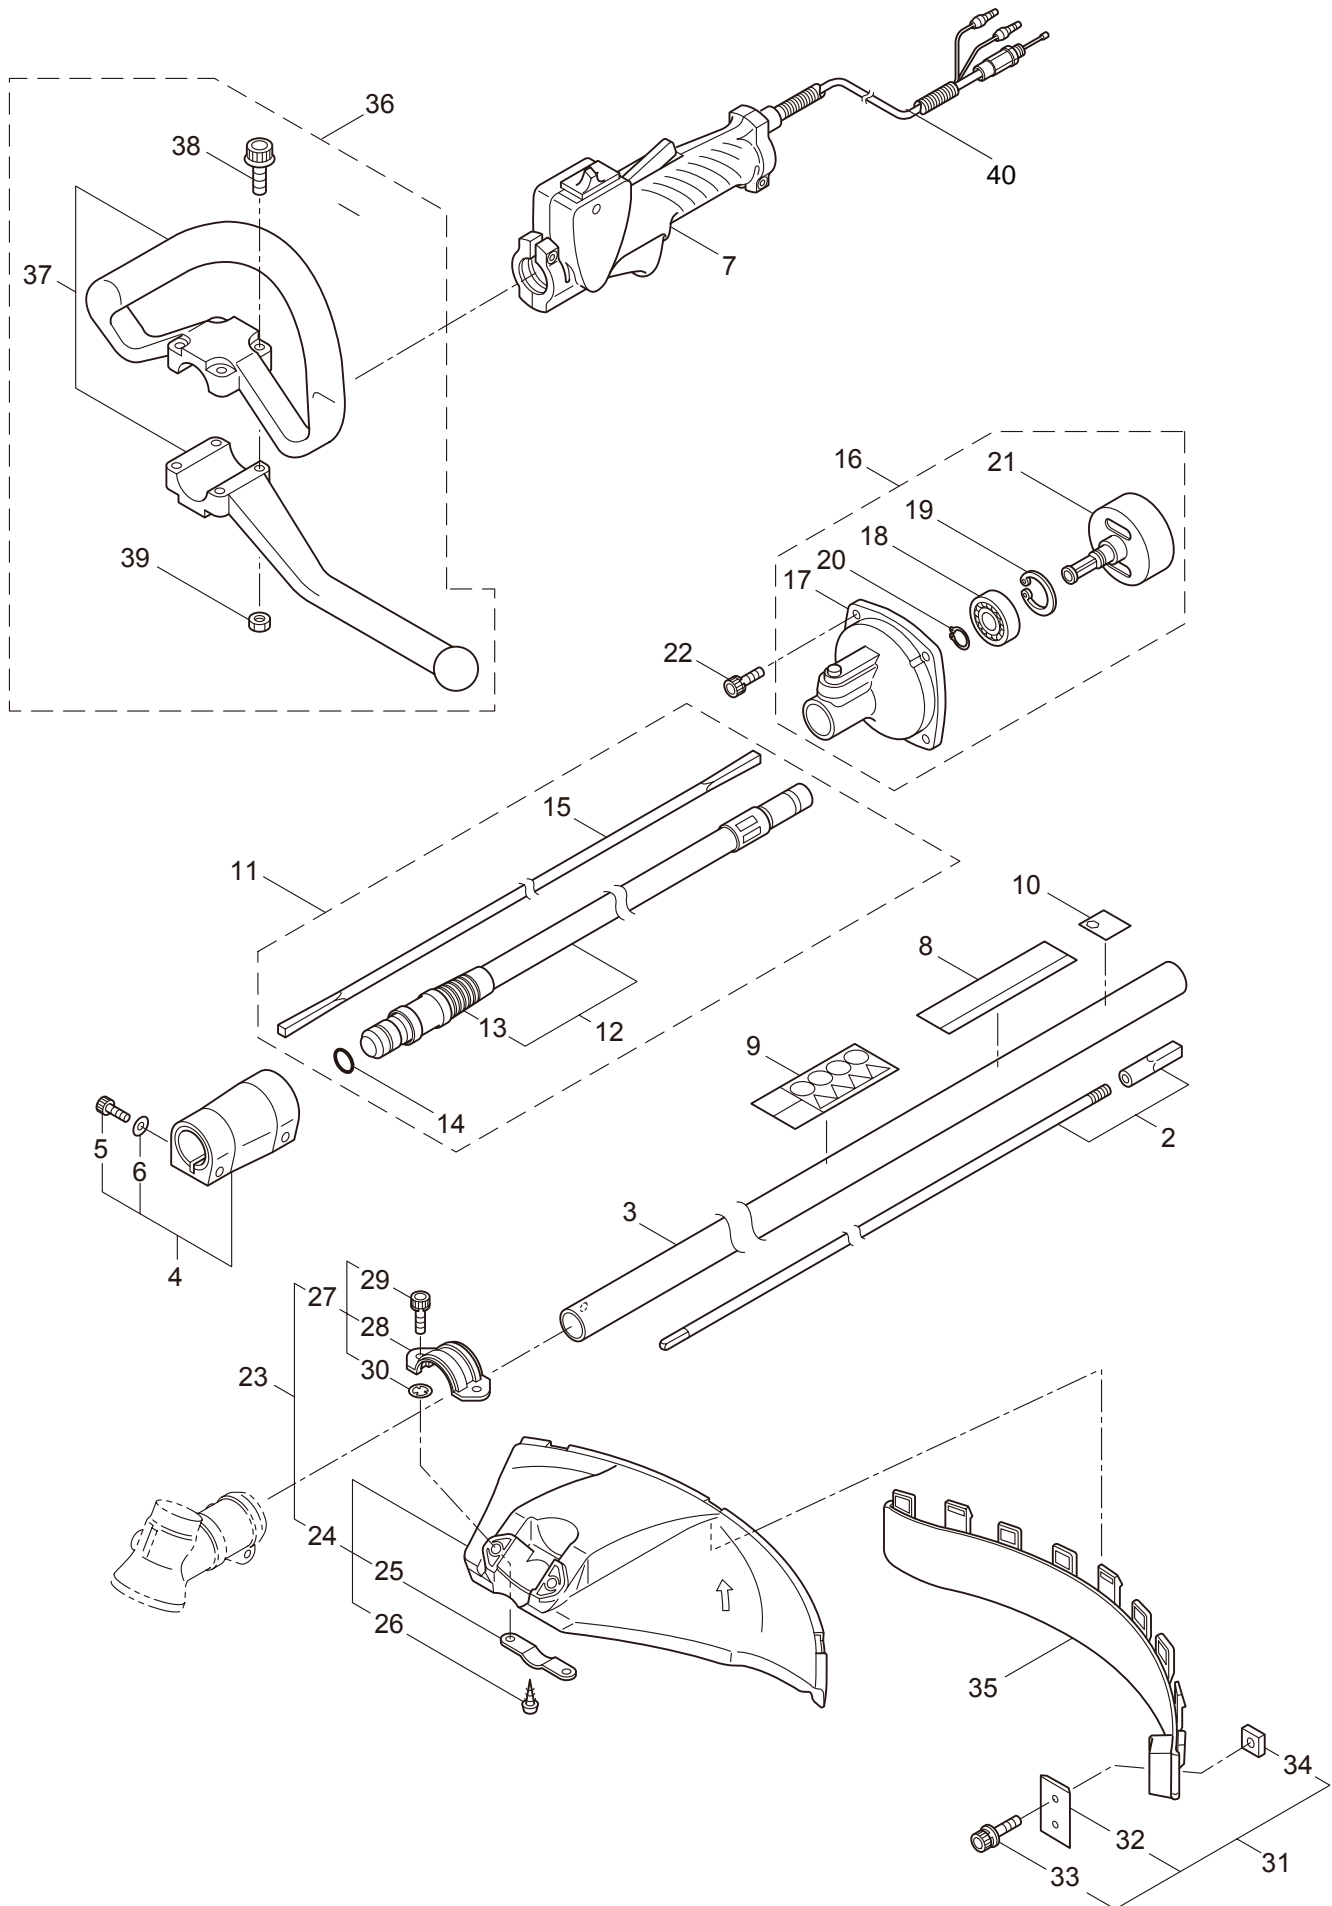

PARTS LIST

BKC4321RS

CONTENTS

1. MAIN BODY	1 ~ 2
2. GEARCASE	3 ~ 4
3. SUPPORT FRAME	5 ~ 6
4. ENGINE	7 ~ 10
5. CARBURETOR, FUEL TANK	11 ~ 12
6. ACCESSORIES	13 ~ 14

2011. 10.

P/N 523205-1

1. BKC4321RS
MAIN BODY

Ref. No.	Part No.	Part Name	Q'ty	Remarks
1-1	363863	BKC4321RS	1	
1-2	216965	Driveshaft Ass'y	1	
1-3	224125	Driveshaft Tube	1	
1-4	215730	Joint Pipe Ass'y	1	Incl.5,6
1-5	087786	Cap Screw	2	M5x25
1-6	012487	Washer	1	M5
1-7	232101	Throttle Lever Ass'y	1	
1-8	232795	Label	1	BKC4321RS
1-9	223188	Label	1	
1-10	228207	Label	1	
1-11	222530	Outer Ass'y	1	Incl.12-15
1-12	222531	Outer	1	Incl.13
1-13	215885	Cover	1	
1-14	011338	O-Ring	1	P18
1-15	211895	Inner Shaft	1	
1-16	222416	Clutch Case Ass'y	1	Incl.17-21
1-17	222085	Clutch Case	1	
1-18	222442	Bearing	1	#6202 2RS
1-19	012380	Snap Ring	1	#35
1-20	550118	Snap Ring	1	WR15
1-21	220336	Clutch Drum	1	
1-22	219113	Cap Screw	4	M6x20
1-23	232092	Safety Cover Ass'y	1	Incl.24-30
1-24	231262	Safety Cover Ass'y	1	Incl.25,26
1-25	223180	Threaded Bracket	1	
1-26	221580	Screw	1	4x8
1-27	232093	Bracket Ass'y	1	Incl.28-30
1-28	223179	Bracket	1	
1-29	220632	Cap Screw	2	M6x30
1-30	231704	Washer	2	6x13xt1.0
1-31	231882	String Cutter Ass'y	1	Incl.32-34
1-32	230747	String Cutter	1	
1-33	261250	Cap Screw	1	M5x20
1-34	228325	Nut	1	
1-35	230748	Cover Extention	1	
1-36	232104	Loop Handle Ass'y	1	Incl.37-39
1-37	226462	Loop Handle	1	
1-38	215608	Cap Screw	4	M5x30x16
1-39	081027	Nut	4	M5
1-40	332330	Throttle Lever wire	1	

3. BKC4321RS
SUPPORT FRAME

Ref. No.	Part No.	Part Name	Q'ty	Remarks
3-1	224730	Support Frame	1	
3-2	232316	Turn Bracket Ass'y	1	
3-3	211644	Bearing Case	1	
3-4	220619	Bearing	1	#6001UU
3-5	092578	Bolt	3	M5x10
3-6	231946	Spring	3	
3-7	231947	Spring Holder	3	
3-8	228250	Bolt	3	M5x12
3-9	231948	Washer	3	5.2x16xt1
3-10	215230	Nut	3	M5
3-11	231949	Screw	3	
3-12	223704	Cap Screw	1	M6x12
3-13	219959	Nut	1	M6
3-14	226490	Pad	1	
3-15	215230	Nut	4	M5
3-16	084020	Nut	1	M12