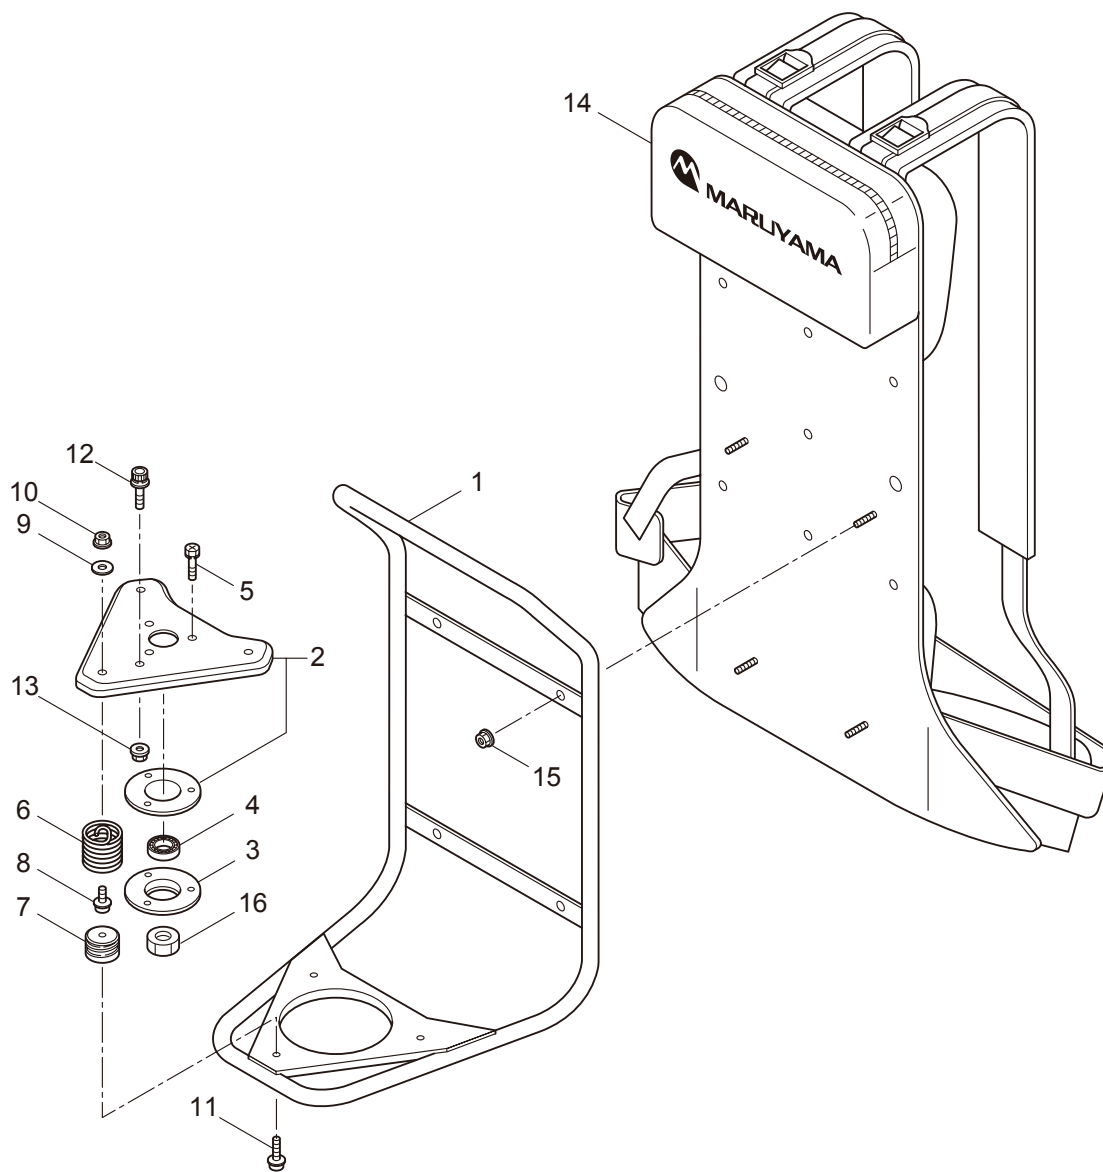

3. BKC4321RS
SUPPORT FRAME

Ref. No.	Part No.	Part Name	Q'ty	Remarks
3-1	224730	Support Frame	1	
3-2	232316	Turn Bracket Ass'y	1	
3-3	211644	Bearing Case	1	
3-4	220619	Bearing	1	#6001UU
3-5	092578	Bolt	3	M5x10
3-6	231946	Spring	3	
3-7	231947	Spring Holder	3	
3-8	228250	Bolt	3	M5x12
3-9	231948	Washer	3	5.2x16xt1
3-10	215230	Nut	3	M5
3-11	231949	Screw	3	
3-12	223704	Cap Screw	1	M6x12
3-13	219959	Nut	1	M6
3-14	226490	Pad	1	
3-15	215230	Nut	4	M5
3-16	084020	Nut	1	M12