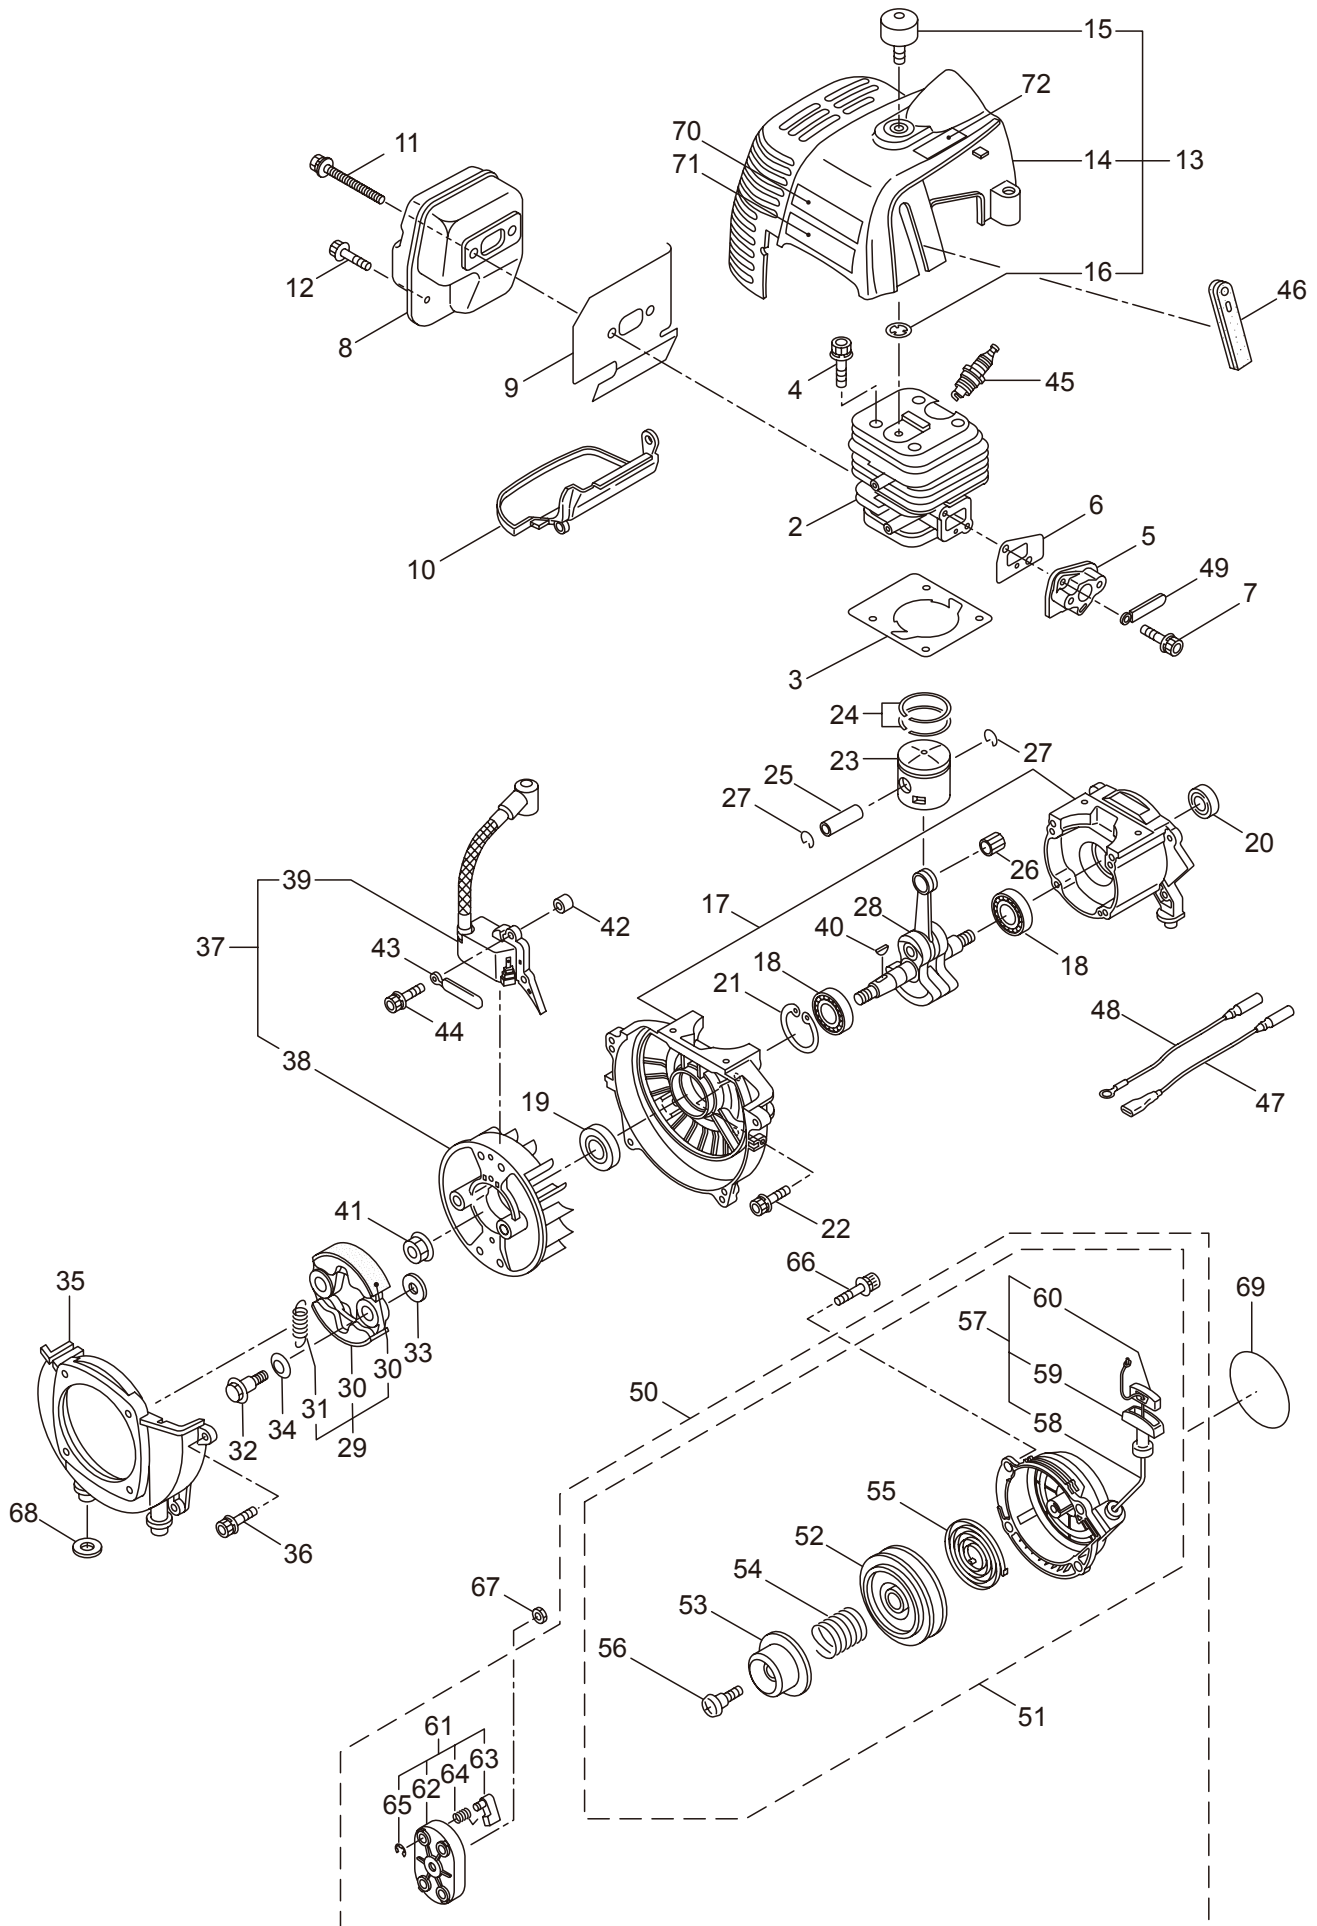

4. BKC4321RS
ENGINE

Ref. No.	Part No.	Part Name	Q'ty	Remarks
4-46	286988	Grommet	1	
4-47	288416	Wire, Lead	1	
4-48	282087	Lead	1	
4-49	264588	Clamp	1	
4-50	285809	Recoil Starter Ass'y	1	Incl.51-65
4-51	285810	Starter Ass'y	1	Incl.52-60
4-52	286291	Reel	1	
4-53	286292	Cam Plate	1	
4-54	286293	Damper Spring	1	
4-55	280995	Spiral Spring	1	
4-56	286295	Set Screw	1	
4-57	286296	Starter Rope Ass'y	1	Incl.58-60
4-58	286297	Starter Rope	1	3.8x1000
4-59	262633	Starter Grip	1	
4-60	262981	Cap	1	
4-61	285679	Starter Pulley Ass'y	1	Incl.62-65
4-62	285680	Starter Pulley	1	
4-63	285681	Pawl	2	
4-64	285682	Return Spring	2	
4-65	262638	E-Ring	2	
4-66	268940	Screw	4	M5x18
4-67	285736	Nut	1	M8
4-68	285735	Packing	4	
4-69	287142	Label	1	REVERSE2/CE420
4-70	265694	Label	1	
4-71	262714	Label	1	MARUYAMA
4-72	267561	Label	1